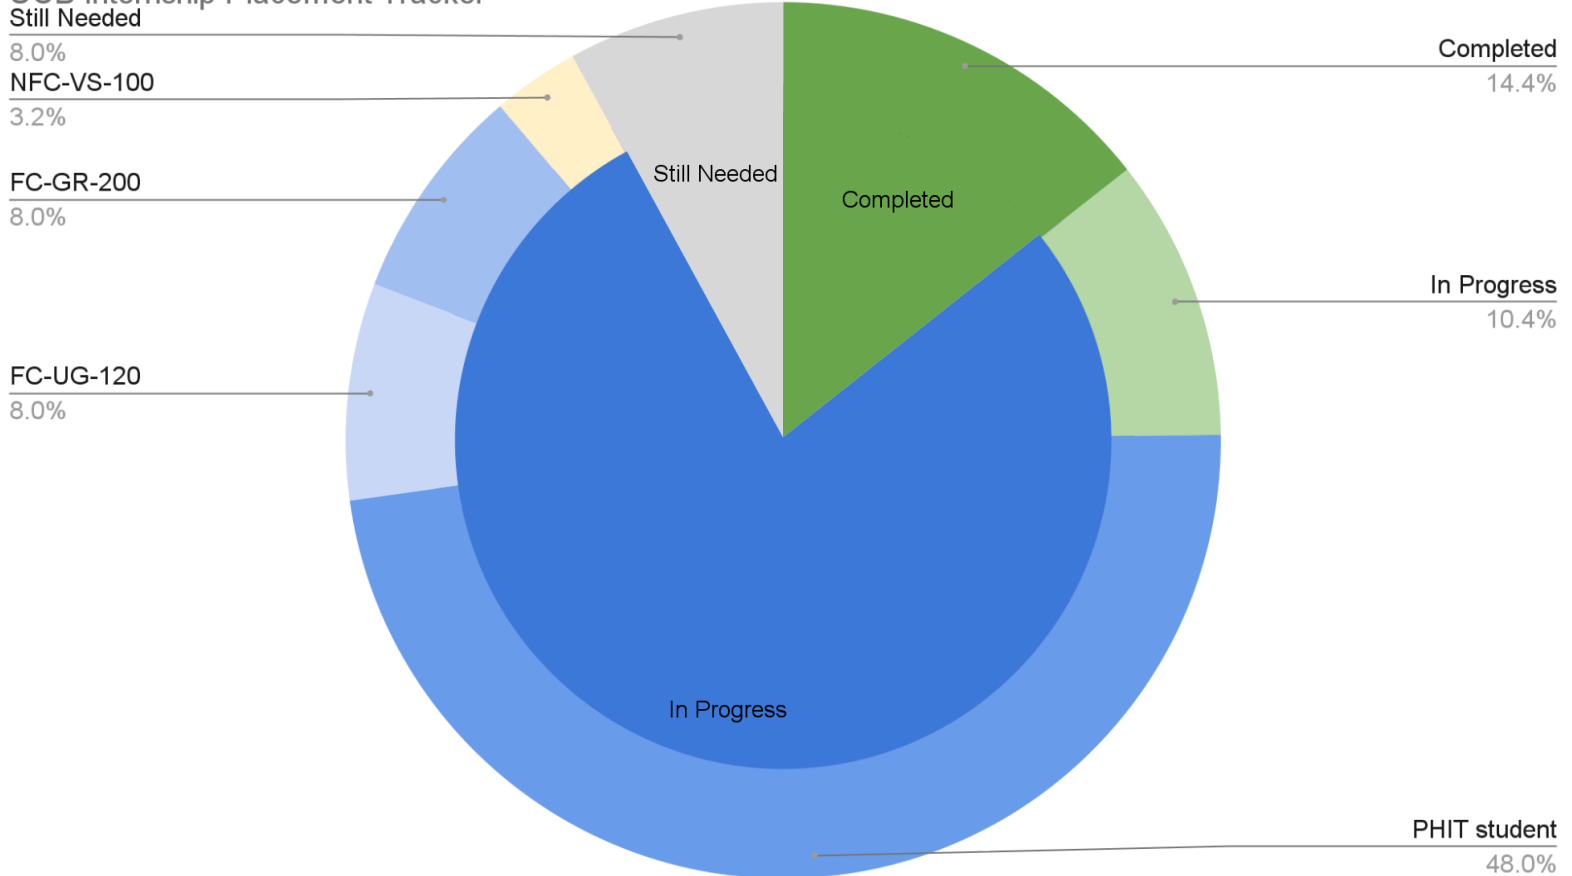

CCPHIT- UC Berkeley

Internship Placement Tracker

The Internship Placement Tracker is a CCPHIT tool for UC Berkeley partners, to support the tracking and management of CCPHIT student internships. With a goal of reaching **125** completed internships, this document aids in monitoring progress and ensures that students are meeting the internship requirements needed for a paid internship experience. The accompanying pie chart visually represents the distribution of internships across different stages and categories, allowing UC Berkeley partners to quickly assess overall progress and identify areas needing attention.

UCB Internship Placement Tracker